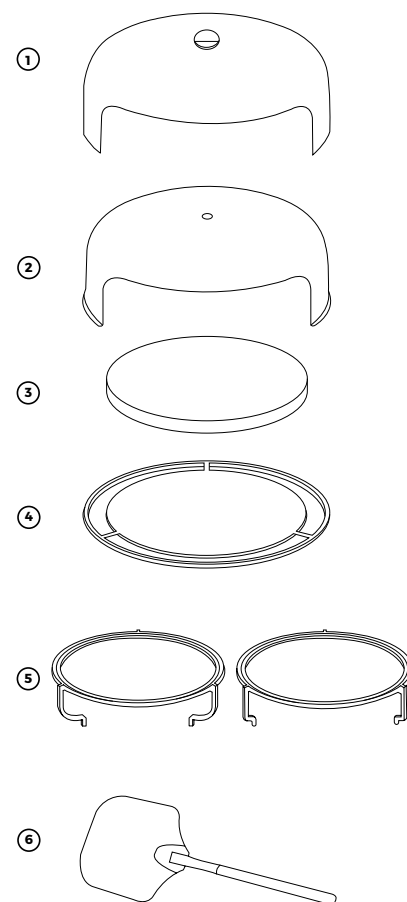

OFYR PIZZA OVEN

If there is one outdoor cooker that is super popular these days, it is the pizza oven. With its natural wood fire, the OFYR cooking unit lends itself like no other to making delicious pizzas. The OFYR Pizza Oven consists of a double-sided cast iron plate, a pizza stone placed on top of the cast iron plate and a double steel cloche with the outside rotating around the inside, as well as a pizza shovel. The cast iron plate has openings allowing the heat from the OFYR cooker to circulate in the cloche and heat the pizza quickly. By turning the knob on the cloche one can determine the size of the opening between the inner and outer cloche. The larger the opening, the more air circulation and the more heat is generated. To turn the knob, heat-resistant gloves such as the OFYR gloves should be used, as the knob becomes very hot. Naturally, the pizza oven can also be used as a regular oven. When making pizzas, the pizza stone is placed on the smooth side of the cast-iron plate. The other side of the plate is ribbed and can be used as a grill plate. The OFYR Pizza oven is available in the same size for both the OFYR 85 and 100 cookers. Only the grill holder is different.

OA-PO-85

OFYR PIZZA OVEN 85

Material	Outer cloche Inner cloche Pizza stone Grill plate Grill holder Pizza scoop	Cast iron Cast iron Stone Coated steel Coated steel aluminium and oak
Dimensions	Outer cloche Inner cloche Pizza stone Grill plate Grill holder Pizza scoop	Ø49 cm Ø48,8 cm Ø41 x 1,5 cm Ø49,2 x 0,7 cm Ø52 x 11 cm 83 x 30,5 x Ø3 cm
Weight	Outer cloche Inner cloche Pizza stone Grill plate Grill holder Pizza scoop	3,8 kg 3,4 kg 3,7 kg 9,7 kg 2,3 kg 0,6 kg
Total weight		23,6 kg
Suitable for		OFYR 85 models
EAN code		6019913386310